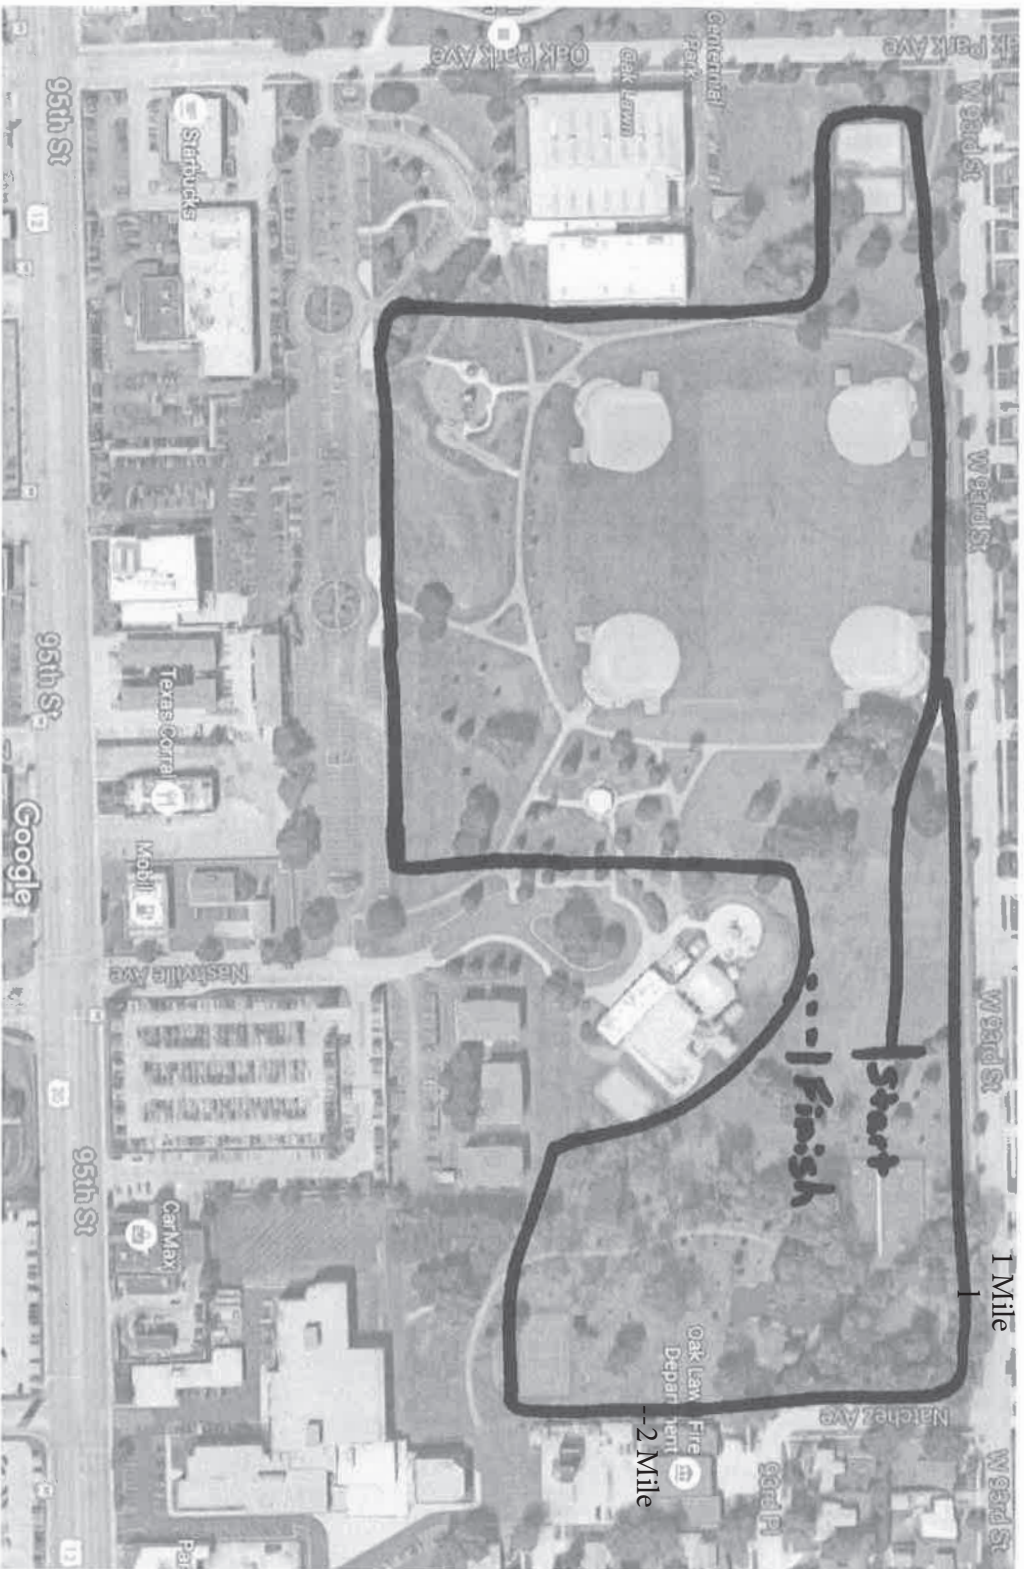

Oak Lawn Community High School – Cross Country Course Map

Oak Lawn Park District Pavilion

Parking is located 1 block north of 95th street and is accessible from Oak Park Avenue or Nashville Ave.
Course is 2.5 loops – 3 miles. Follow dashed line after half loop to finish chute.